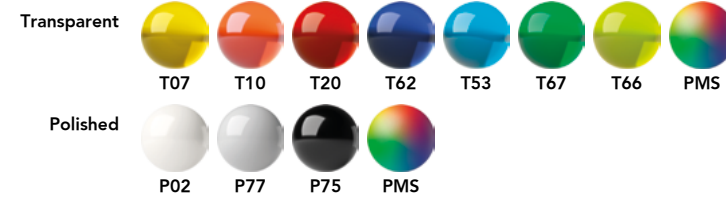

Flat and curved plastic clip