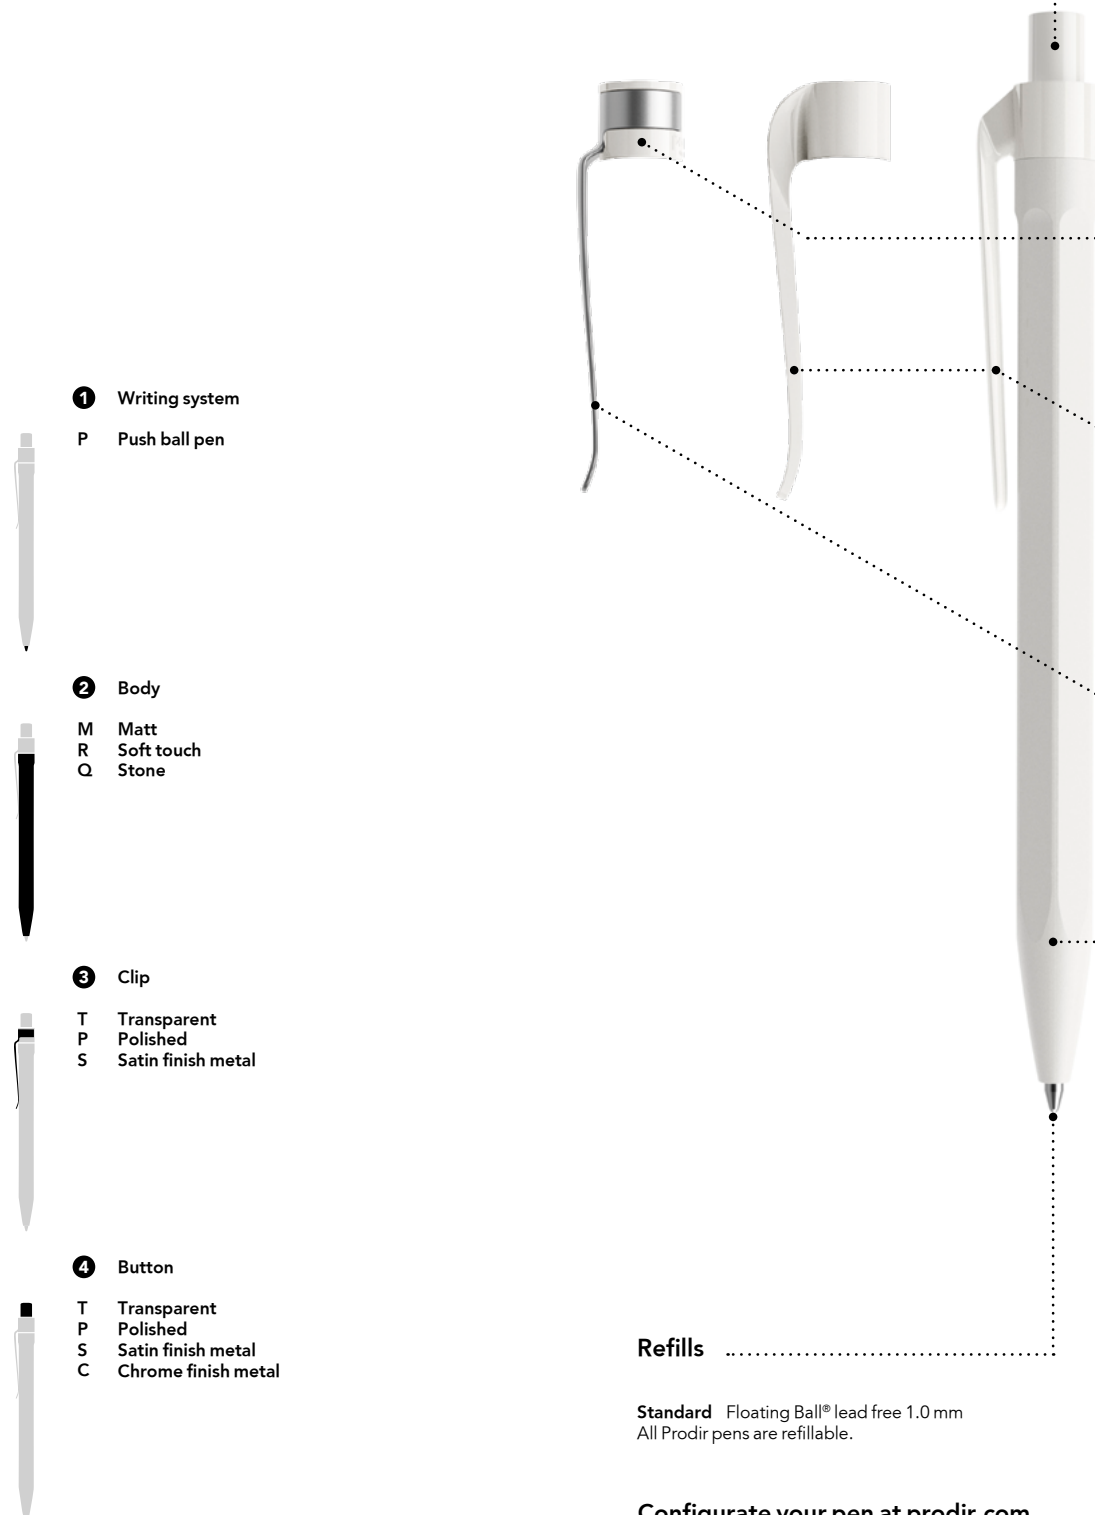

### Print areas

		mm	Inch	Print	Notes
A	Flat clip	40 x 7	1,57 x 0,28	6 colours	-
A1	Curved clip	36 x 7	1,41 x 0,28	6 colours	-
A2	Metal clip	35 x 7	1,38 x 0,28	5 colours	Pad printing or laser engraving (not available for S16)

### QR Code's print areas. Each pen can feature only one QR Code.

		mm	Inch	Print
A	Flat clip	40 x 7	1,57 x 0,28	2 colours + white layer
A1	Curved clip	36 x 7	1,41 x 0,28	2 colours + white layer

More info at [prodir.com/cloudservices](https://prodir.com/cloudservices)

Product code

① ② ③ ④

① Writing system

P Push ball pen

② Body

M Matt  
R Soft touch  
Q Stone

③ Clip

T Transparent  
P Polished  
S Satin finish metal

④ Button

T Transparent  
P Polished  
S Satin finish metal  
C Chrome finish metal

Refills

Standard Floating Ball® lead free 1.0 mm  
All Prodir pens are refillable.

Configure your pen at [prodir.com](http://prodir.com)