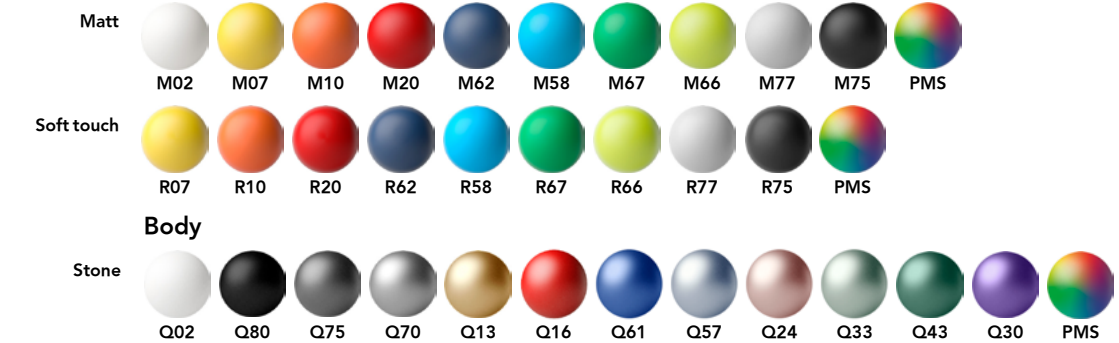

Product code

① ② ③ ④

① Writing system

P Push ball pen

② Body

M Matt  
R Soft touch  
Q Stone

③ Clip

T Transparent  
P Polished  
S Satin finish metal

④ Button

T Transparent  
P Polished  
S Satin finish metal  
C Chrome finish metal

Refills

Standard Floating Ball® lead free 1.0 mm  
All Prodir pens are refillable.

Configure your pen at [prodir.com](http://prodir.com)

Button

Clip holder (Only with metal clip)

Flat and curved plastic clip

Metal clip

Body

\*Colours available only for Stone surface

(Available only with metal clip)

Minimum order quantity  
500 pens  
For PMS starting from 5.000 pieces