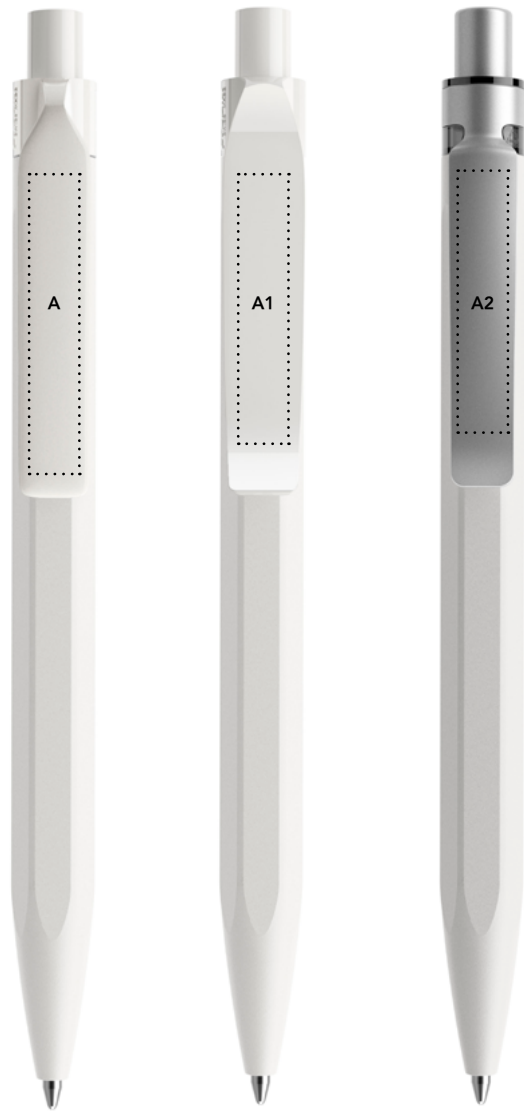

# QS50

Personality pens. Swiss made.

**prodir**®

### Print areas

		mm	Inch	Print	Notes
A	Flat clip	40 x 7	1,57 x 0,28	6 colours	-
A1	Curved clip	36 x 7	1,41 x 0,28	6 colours	-
A2	Metal clip	35 x 7	1,38 x 0,28	5 colours	Pad printing or laser engraving (not available for S16)

### QR Code's print areas. Each pen can feature only one QR Code.

		mm	Inch	Print
A	Flat clip	40 x 7	1,57 x 0,28	2 colours + white layer
A1	Curved clip	36 x 7	1,41 x 0,28	2 colours + white layer

More info at [prodir.com/cloudservices](https://prodir.com/cloudservices)

④ Button

T Transparent  
P Polished  
S Satin finish metal  
C Chrome finish metal

Refills

Standard Floating Ball® lead free 1.0 mm  
All Prodir pens are refillable.

Configure your pen at [prodir.com](http://prodir.com)