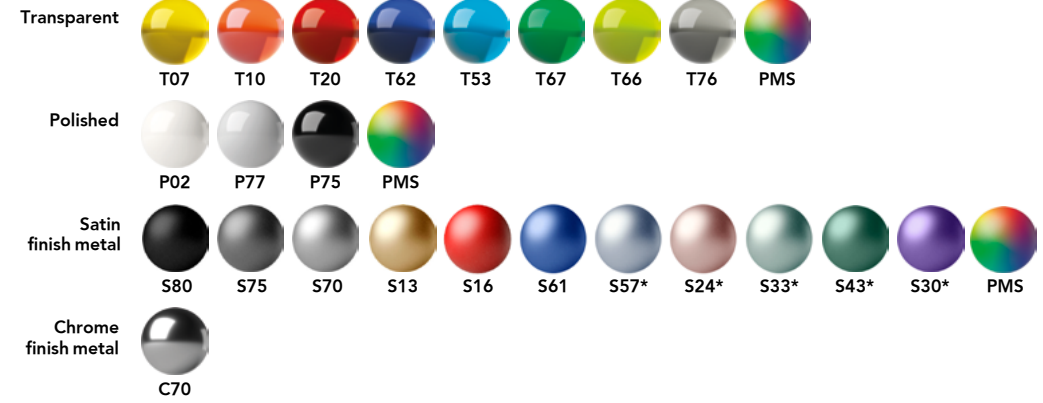

Product code

① ② ③ ④

① Writing system

P Push ball pen

② Body

M Matt  
R Soft touch  
Q Stone

③ Clip

T Transparent  
P Polished  
S Satin finish metal

④ Button

T Transparent  
P Polished  
S Satin finish metal  
C Chrome finish metal

Refills

Standard Floating Ball® lead free 1.0 mm  
All Prodir pens are refillable.

Configure your pen at [prodir.com](http://prodir.com)

Button

Clip holder (Only with metal clip)

Flat and curved plastic clip

Metal clip

Body

\*Colours available only for Stone surface

(Available only with metal clip)

Minimum order quantity  
500 pens  
For PMS starting from 5.000 pieces