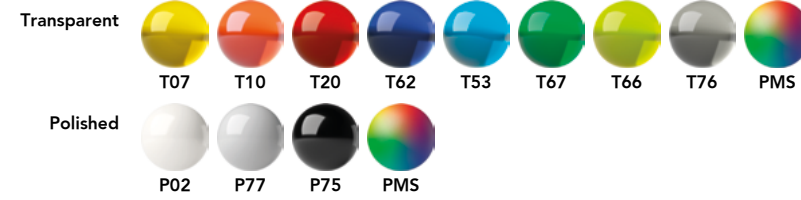

Clip holder (Only with metal clip)