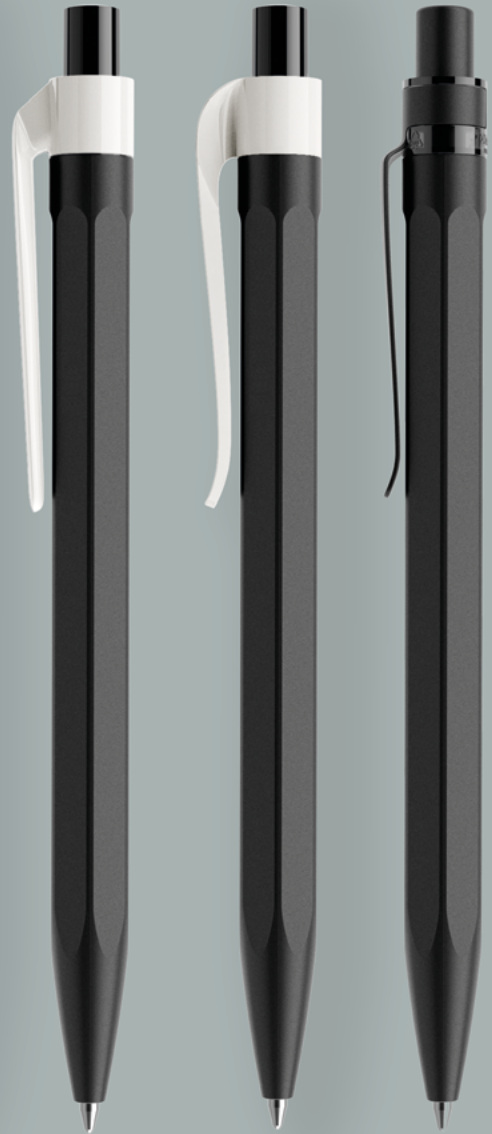

# QS50

Personality pens. Swiss made.

**prodir**®

### Print areas

		mm	Inch	Print	Notes
A	Flat clip	40 x 7	1,57 x 0,28	6 colours	-
A1	Curved clip	36 x 7	1,41 x 0,28	6 colours	-
A2	Metal clip	35 x 7	1,38 x 0,28	5 colours	Pad printing or laser engraving (not available for S16)

### QR Code's print areas. Each pen can feature only one QR Code.

		mm	Inch	Print
A	Flat clip	40 x 7	1,57 x 0,28	2 colours + white layer
A1	Curved clip	36 x 7	1,41 x 0,28	2 colours + white layer

More info at [prodir.com/cloudservices](https://prodir.com/cloudservices)

④ Button

T Transparent  
P Polished  
S Satin finish metal  
C Chrome finish metal

Refills

Standard Floating Ball® lead free 1.0 mm  
All Prodir pens are refillable.

Configure your pen at [prodir.com](http://prodir.com)