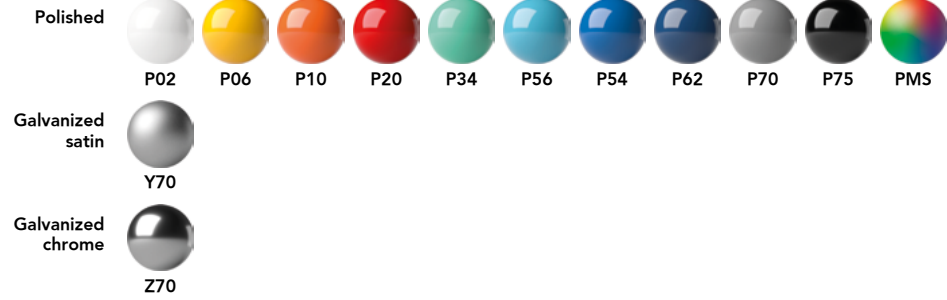

M Matt  
R Soft touch

④ Button

P Polished  
Y Galvanized satin  
Z Galvanized chrome

Button

Clip

Body and nose cone

Refills

Standard Floating Ball® lead free 1.0 mm  
All Prodir pens are refillable.