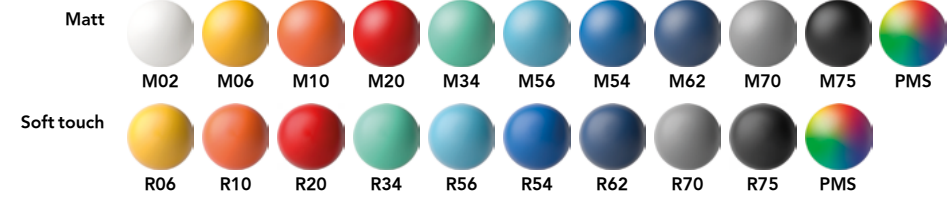

M Matt  
R Soft touch

④ Button

P Polished  
Y Galvanized satin  
Z Galvanized chrome

Button

Clip

Body and nose cone

Refills

Standard Floating Ball® lead free 1.0 mm  
All Prodir pens are refillable.