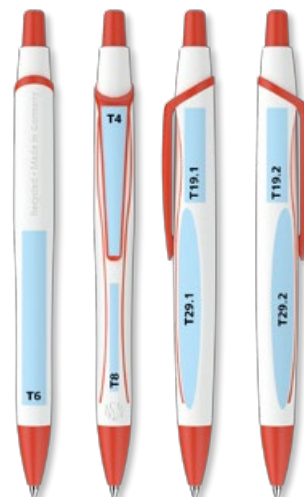

Mix & Match

Mit dem ausgeklügelten Prinzip Mix & Match können mehrere Farben miteinander kombiniert werden.
With the ingenious "Mix & Match" principle, several colours can be combined with each other.

Farben Colours

Verfügbar ab /
Available from:
Bestell-Nr. / Ref. No.:

≥300 St. / pcs.
931599 (ohne Aufdruck „Blauer Engel“ / without imprint "Blue Angel")
931589 (mit Aufdruck „Blauer Engel“ / with imprint "Blue Angel")

Farbauswahl / Select colour:

Druckknopf (Einsatz in Schafffarbe) /
Push button (application in barrel colour)

Schaftverlängerung /
Barrel extension

Clip 1:
Clip ohne Rille (bedruckbar) /
Ungrooved clip (imprintable)

Schaft / Barrel

Spitze / Tip

Sondergehäusefarbe auf Anfrage / Special colours for pen body upon request
Mindestmenge / Minimum quantity: ≥10.000 St. / pcs.

Bestell-Nr. / Ref. No.: 931599 (ohne Aufdruck „Blauer Engel“ / without imprint "Blue Angel"), 931589 (mit Aufdruck „Blauer Engel“ / with imprint "Blue Angel")

Druckflächen (in mm) Imprint positions (in mm)

Siebdruck / Screen printing

Tampondruck / Pad printing

T4: 40 × 3 (6), T6: 50 × 7, T8: 31 × 2,5, T19.1/T19.2: 27 × 6,
T29.1/T29.2: 59 × 7

Digitaldruck / Digital printing

Filmtransfer / Film transfer printing

Gravur / Engraving