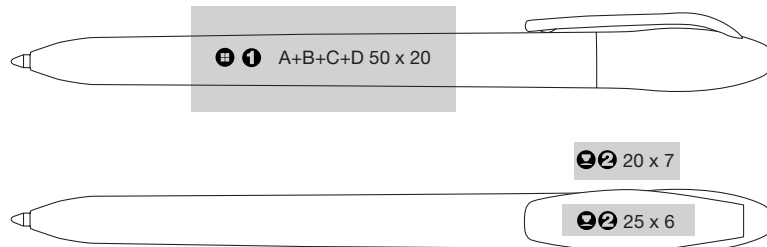

Concept

Drehkugelschreiber / *Twist-ballpen*
 ab 500 Expl. / *from 500 pcs.*

Concept ART. 54 300
 Concept frost ART. 54 301

Budget
Budget

große Druckflächen
large printing areas

Made in Europe

X20 Mine / *X20 refill*

Werbeanbringung / *Advertising*

Position
Position

Siebdruck
Silkscreen

Tampondruck
Pad printing

-0001 -0108 -0186 -0348 -0288 -0002

Concept | ART. 54 300

-0001 -0123 -0165 -1797 -0349 -0287

Concept frost | ART. 54 301