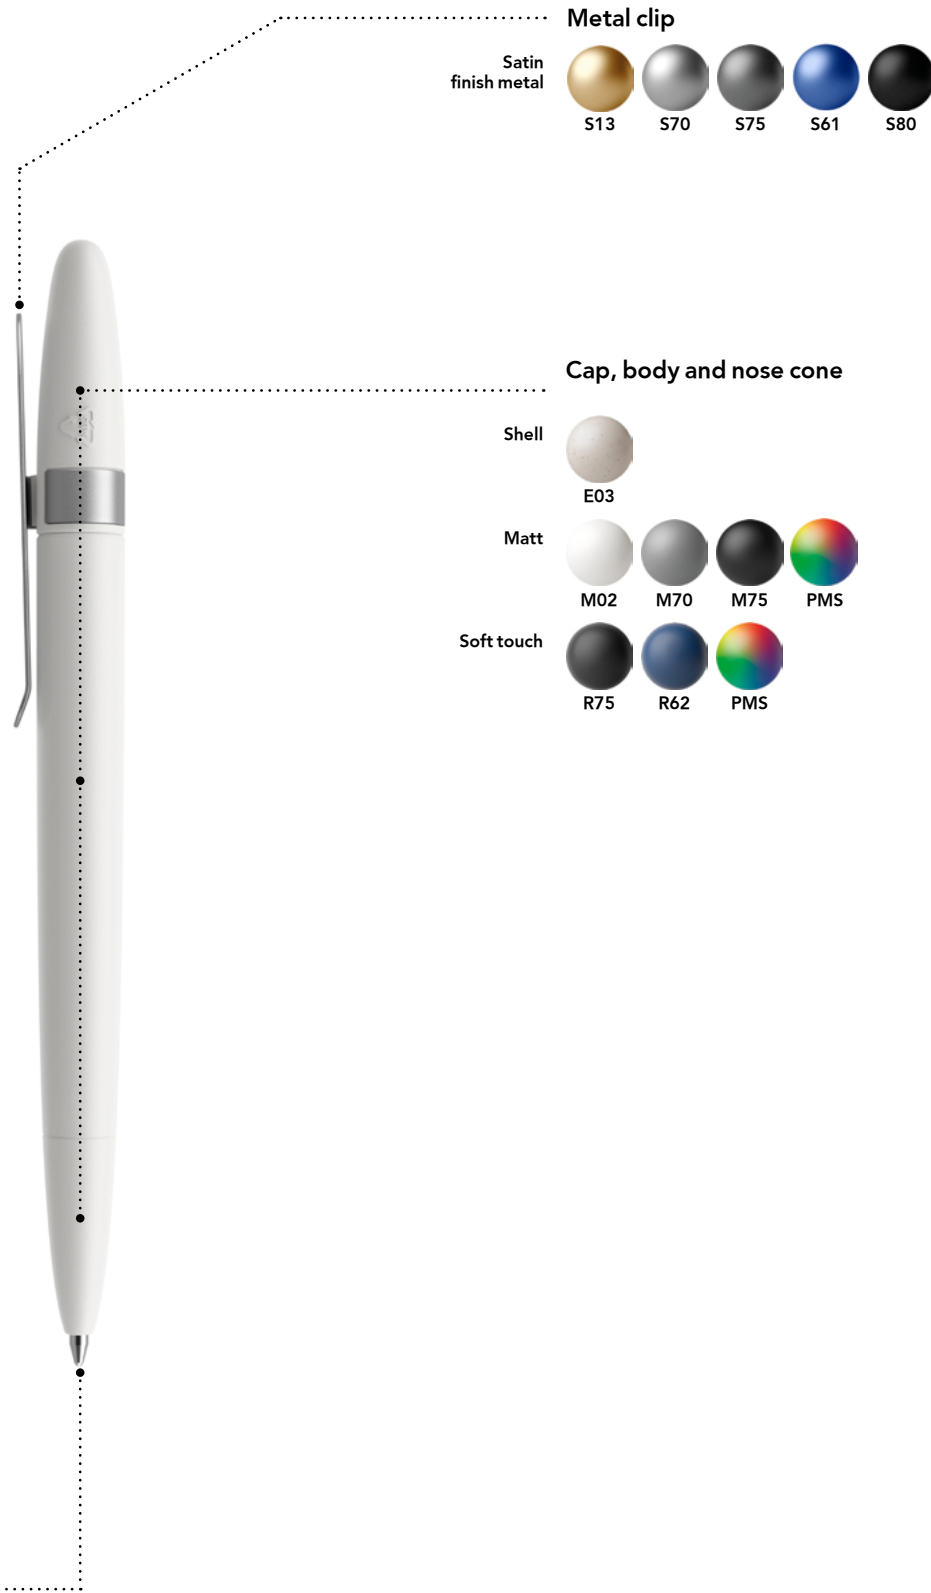

Print areas

		mm	Inch	Print	Notes
A	Clip	35 x 7	1,38 x 0,28	5 colours	Pad printing or laser engraving

Product code

① ② ③

① Writing system

T Twist ball pen

② Metal clip

S Satin finish metal

③ Cap, body and nose cone

E Shell
M Matt
R Soft touch

Metal clip

Satin finish metal

Cap, body and nose cone

Shell

E03

Matt

M02

M70

M75

PMS

Soft touch

R75

R62

PMS

Refills

Standard Floating Ball® lead free 1.0 mm
All Prodir pens are refillable.

Configure your pen at prodir.com

Minimum order quantity
500 pens
For PMS starting from 10.000 pieces