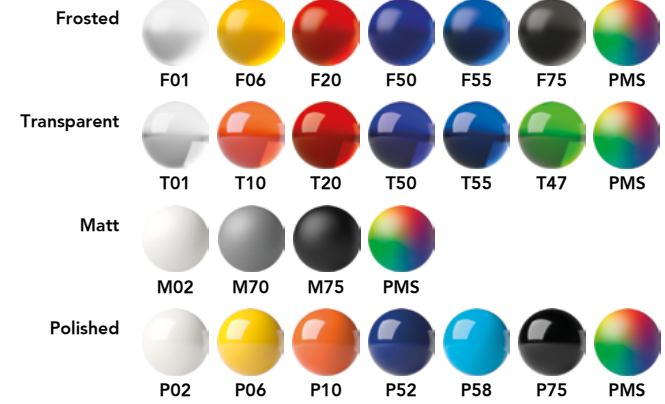

2 Cap and body
F Frosted
T Transparent
M Matt
P Polished

3 Nose cone
F Frosted
T Transparent
M Matt
P Polished
S Satin finish metal
C Chrome finish metal

4 Dot
X Polished

Dot option

Cap, body and nose cone

Metal nose cone

Refills

Standard Floating Ball® lead free 1.0 mm
All Prodir pens are refillable.

Configure your pen at prodir.com

Minimum order quantity
500 pens
For PMS starting from 10.000 pieces