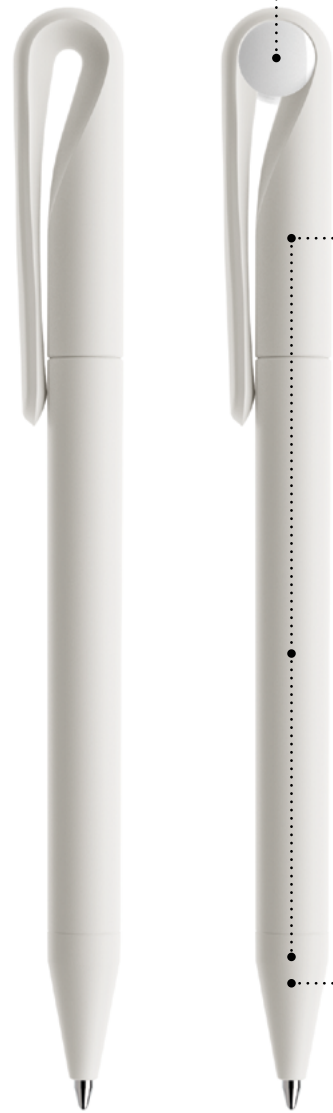

Print areas

		mm	Inch	Print	Note
A	Dot	8 x 8	0,31 x 0,31	5 colours	-
B1	Clip	35 x 7	1,38 x 0,28	6 colours	-
B2	Clip	40 x 5	1,57 x 0,20	6 colours	-
C	Back cap	23 x 4	0,90 x 0,16	1 colour	-
D	Body	50 x 25	1,97 x 0,98	4 colours	-

QR Code's print areas. Each pen can feature only one QR Code.

		mm	Inch	Print	Note
B1	Clip	35 x 7	1,38 x 0,28	2 colours + white layer	-

More info at prodir.com/cloudservices

Product code

1 Writing system
T Twist ball pen

2 Cap and body
F Frosted
T Transparent
M Matt
P Polished

3 Nose cone
F Frosted
T Transparent
M Matt
P Polished
S Satin finish metal
C Chrome finish metal

4 Dot
X Polished

Dot option

Cap, body and nose cone

Metal nose cone

Refills

Standard Floating Ball® lead free 1.0 mm
All Prodir pens are refillable.

Configure your pen at prodir.com

Minimum order quantity
500 pens
For PMS starting from 10.000 pieces