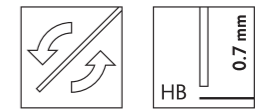

849™ Premium

Caractéristiques

- Corps hexagonal en aluminium
- Bouton-poussoir
- Mécanisme à pression extrêmement résistant
- Clip flexible en acier trempé
- Application des couleurs par traitement électrochimique
- Stylo bille rechargeable: recharge Goliath bleue médium, longueur d'écriture de 600 pages A4 (autres largeurs d'écriture et couleurs d'encre sur demande)
- Porte-mine: mine Ø 0.7 mm
- Fabrication suisse

Merkmale

- Sechskantiger Schaft aus Aluminium
- Druckknopf
- Druckmechanismus, praktisch unverwüsthlich
- Flexibler Clip aus gehärtetem Stahl
- Farbapplikation durch elektrochemische Behandlung
- Nachfüllbarer Kugelschreiber: Goliath Nachfüllung blau medium, Schreiblänge bis zu 600 DIN A4-Seiten (andere Breiten und Tintenfarben auf Anfrage)
- Minenhalter: Mine Ø 0.7 mm
- Schweizer Fabrikation

Characteristics

- Hexagonal body in aluminium
- Push button
- Push mechanism, extremely resistant
- Stainless-steel flexible clip
- Colours applied by electrochemical treatment
- Refillable ballpoint pen: Goliath refill blue medium, writing length 600 A4 pages (other tip sizes and ink colours on request)
- Mechanical pencil: lead Ø 0.7 mm
- Made in Switzerland

849.

Couleurs / Farben / Colours

496	997	999
Black Code	Brut Rosé	Goldbar

Instruments / Schreibgeräte / Writing instruments

Recharges / Nachfüllungen / Refills

Procédés d'impression / Aufdruckverfahren / Personalisation techniques

A: 70 x 3.5/3.3 mm
B: 60 x 7 mm
C: Ø 6.3 mm¹

Quantités minimales et délais

- Couleurs standards: 50 pièces
- Personnalisation bouton: 50 pièces
- Embout pour écran tactile: 50 pièces
- Autres attributs: 50 pièces
- Délai de livraison: 4 semaines

- Autres couleurs: 2000 pièces
- Délai de livraison: 8 semaines