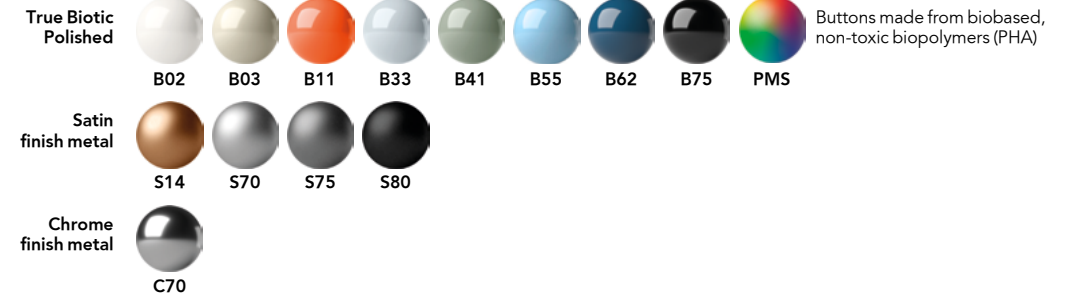

Configure your pen at prodir.com

Minimum order quantity
500 pens
For PMS starting from 5.000 pieces

antibacterial

Antibacterial Protection available for all colours and surfaces starting from 5.000 pcs.
Not available for Soft touch, Varnished, Biotic, Shell, Stone and Metal surfaces.

Fastlane

5.000 pens in 5 days.

Product code

1 2 3 4

Button

Clip

Cap and barrel

1 Writing system

P Push ball pen

2 Cap

B True Biotic

3 Barrel

B True Biotic

4 Button

B True Biotic
S Satin finish metal
C Chrome finish metal

Refills