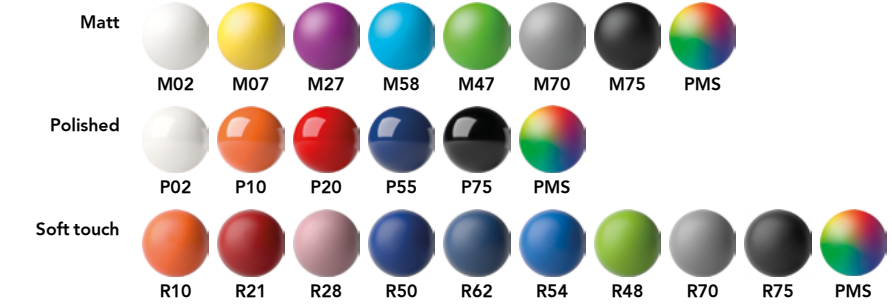

More info at prodir.com/cloudservices

Product code

① ② ③ ④

① Writing system

P Push ball pen

② Cap

M Matt
P Polished
R Soft touch

③ Barrel

M Matt
P Polished
R Soft touch

④ Button

T Transparent
P Polished
S Satin finish metal
C Chrome finish metal

Button

Clip

Cap and barrel

Refills

Standard Floating Ball® lead free 1.0 mm
All Prodir pens are refillable.

Configure your pen at prodir.com

Minimum order quantity
500 pens
For PMS starting from 5.000 pieces

antibacterial

Antibacterial Protection available for all colours and surfaces starting from 5.000 pcs.
Not available for Soft touch, Varnished, Biotic, Shell, Stone and Metal surfaces.