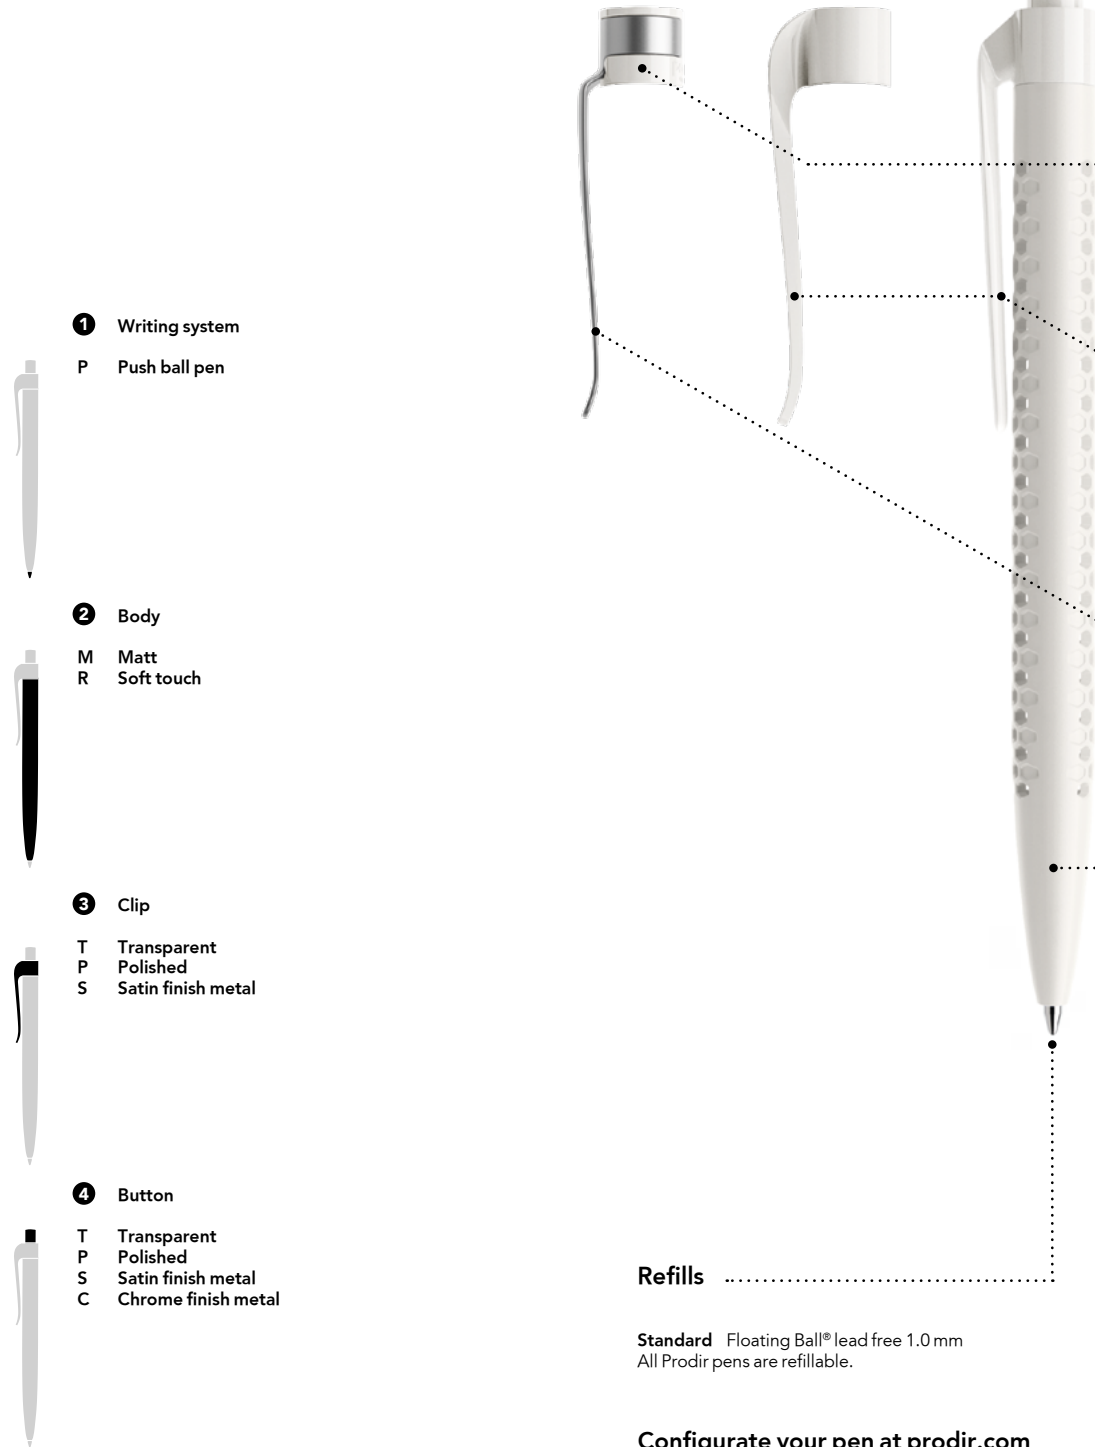

**QR Code's print areas. Each pen can feature only one QR Code.**

		mm	Inch	Print	Notes
A	Curved clip	36 x 7	1,41 x 0,28	2 colours + white layer	-
A1	Flat clip	40 x 7	1,57 x 0,28	2 colours + white layer	-

More info at [prodir.com/cloudservices](http://prodir.com/cloudservices)

Product code

QS40 P M T - S

1 2 3 4

1 Writing system

P Push ball pen

2 Body

M Matt  
R Soft touch

3 Clip

T Transparent  
P Polished  
S Satin finish metal

4 Button

T Transparent  
P Polished  
S Satin finish metal  
C Chrome finish metal

Refills

Standard Floating Ball® lead free 1.0 mm  
All Prodir pens are refillable.